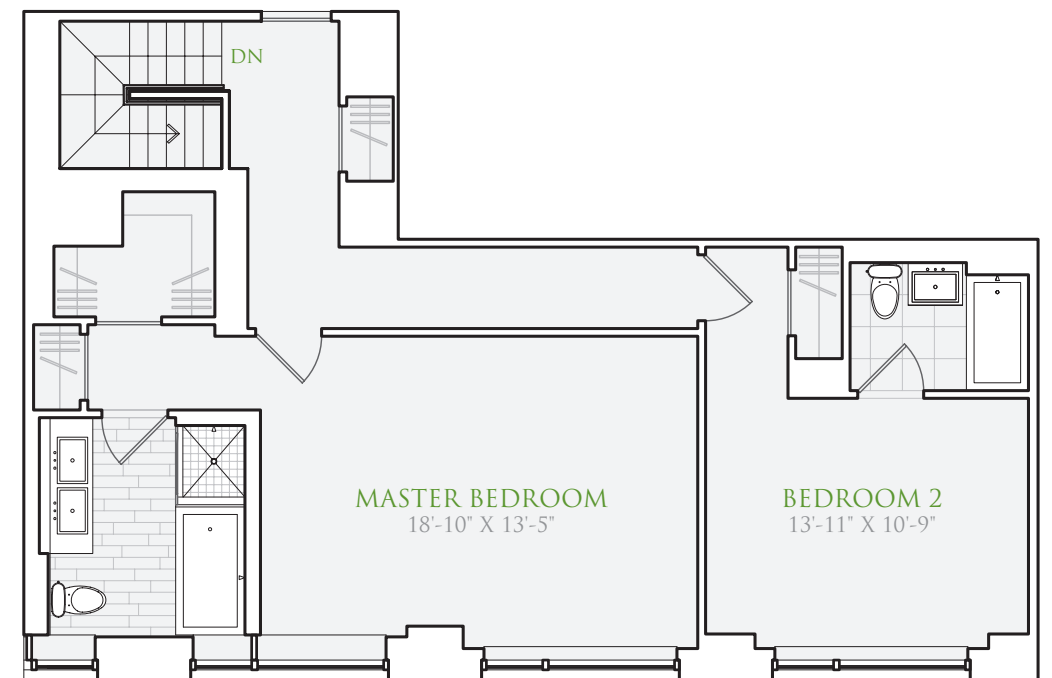

UPPER LEVEL