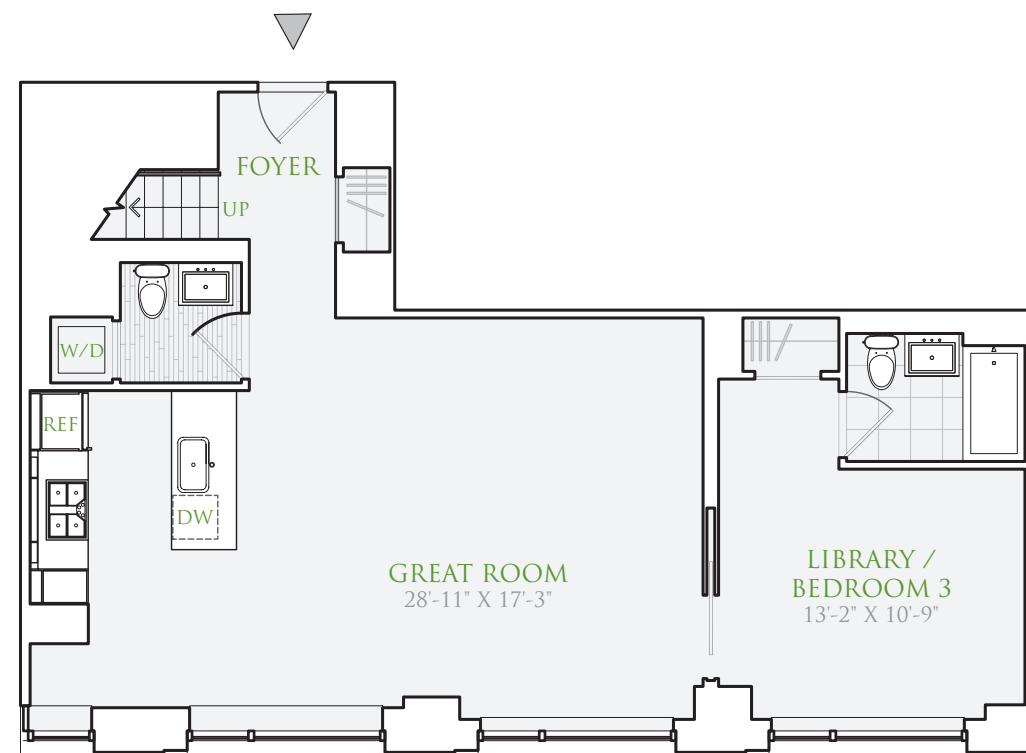

RIVERHOUSE

ONE ROCKEFELLER PARK

RESIDENCE C
FLOORS 17-29
3 BEDROOMS
3 BATHROOMS
POWDER ROOM
1930 SQ. FT. | 179.30 SQ. M.

RIVERHOUSE AMENITIES

24-HOUR CONCIERGE AND DOORMAN
ROCKWELL-DESIGNED LOBBIES
ROCKWELL-DESIGNED FITNESS CENTER
WITH YOGA STUDIO
ROCKWELL-DESIGNED AQUA-TILE
SWIMMING POOL
ROCKWELL-DESIGNED "FLOATING" BILLIARD
ROOM ON GLASS BRIDGE
ROCKWELL-DESIGNED "TREEHOUSE" LOUNGE
THE LIGHTHOUSE, A CHILDREN'S PLAYROOM
DESIGNED BY ROCKWELL
CAR SPA & ATTENDED PARKING
DOG SPA
THE CITY BAKERY CAFE
NEW YORK PUBLIC LIBRARY DESIGNED BY
1100 ARCHITECTS
POETS HOUSE
OZOCAR DEDICATED ECO-LUXURY
CAR SERVICE

LOWER LEVEL